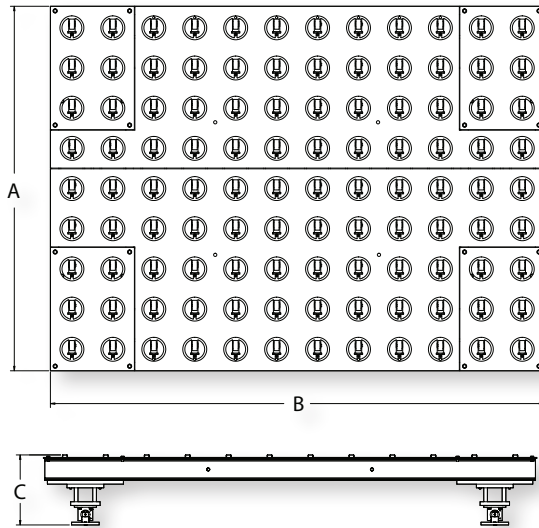

RoughDeck CC

Caster Deck Cargo Scale

Standard Features/ Specifications

- 20,000 lb capacity
- Four Stainless Steel EZ Mount 1 weigh modules containing 10,000 lb stainless steel IP67 load cells
- Four removable access panels for accessing load cells and mounts
- JB4SS TuffSeal™ NEMA Type 4X stainless steel signal trim junction box
- Powder painted surface for additional durability
- Load and unload scale in all directions with 360 degree swivel casters
- 108 Kalpar Casters model DL55014893

Rice Lake's RoughDeck CC castor cargo scale has 360-degree castors that swivel, making it easy for the operator to move and position cargo from any direction on and off the scale. The CC castor cargo scale has four removable top panels for accessing load cells

Part Number/Price

Part #	Overall Size (W x L x H)	Capacity	Price
193556	134 in x 99 in x 19 in	20,000 lb	Consult

Dimensions		
A	B	C
99 in	134 in	19 in