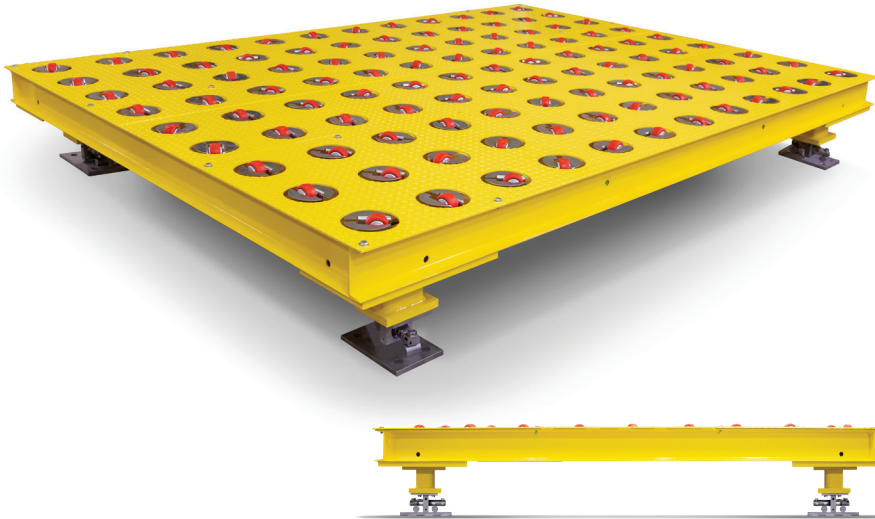

RoughDeck CC

Caster Deck Cargo Scale

Standard Features/ Specifications

- 20,000 lb capacity
- Four Stainless Steel EZ Mount 1 weigh modules containing 10,000 lb stainless steel IP67 load cells
- Four removable access panels for accessing load cells and mounts
- JB4SS TuffSeal™ NEMA Type 4X stainless steel signal trim junction box
- Powder painted surface for additional durability
- Load and unload scale in all directions with 360 degree swivel casters
- 108 Kalpar Casters model DL55014893

Rice Lake's RoughDeck CC castor cargo scale has 360-degree castors that swivel, making it easy for the operator to move and position cargo from any direction on and off the scale. The CC castor cargo scale has four removable top panels for accessing load cells

Part Number/Price

Part #	Overall Size (W x L x H)	Capacity	Price
193556	134 in x 99 in x 19 in	20,000 lb	Consult

Dimensions		
A	B	C
99 in	134 in	19 in