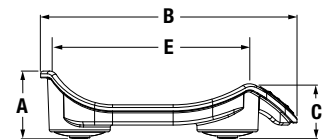

Part Number/Price

Part #	Model #	Capacity	Price
155922	RL-DBS-2	0-22 lb x 0.2 oz, 22-44 lb x 0.5 oz (0-10 kg x 5 g, 10-20 kg x 10 g) includes 120 VAC adaptor	Consult
155923	RL-DBS-02	0-22 lb x 0.2 oz, 22-44 lb x 0.5 oz (0-10 kg x 5 g, 10-20 kg x 10 g) includes 230 VAC adaptor	Consult

Shipping Weight

Part #	Model #	L (in)	W (in)	H (in)	Package Wgt. (lb)	Dim Wgt. (lb)	Shipping Wgt. (lb)
155922	RL-DBS-2 120V	28	18	6	10	22	22
155923	RL-DBS-2 230V	28	18	6	10	22	22

Options/Accessories

Part #	Description	Price
112570	Carrying Case	Consult
158463	Growth Chart, Birth to 36 months, Boy, contains 100 sheets	Consult
158464	Growth Chart, Birth to 36 months, Girl, contains 100 sheets	Consult
158465	Growth Chart, 2-20 years Boy, contains 100 sheets	Consult
158466	Growth Chart, 2-20 years Girl, contains 100 sheets	Consult

Optional Growth Charts

Optional Transport/Carrying Case

Dimensions

	Inches	Centimeters
A	3.9	9.9
B	15.0	38.1
C	3.1	7.9
D	23.6	60.9
E	11	27.9