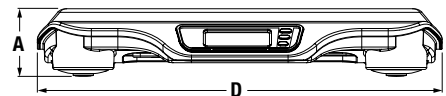

Shipping Weight

Part #	Model #	L (in)	W (in)	H (in)	Package Wgt. (lb)	Dim Wgt. (lb)	Shipping Wgt. (lb)
155922	RL-DBS-2 120V	28	18	6	10	22	22
155923	RL-DBS-2 230V	28	18	6	10	22	22

Options/Accessories

Part #	Description	Price
112570	Carrying Case	Consult
158463	Growth Chart, Birth to 36 months, Boy, contains 100 sheets	Consult
158464	Growth Chart, Birth to 36 months, Girl, contains 100 sheets	Consult
158465	Growth Chart, 2-20 years Boy, contains 100 sheets	Consult
158466	Growth Chart, 2-20 years Girl, contains 100 sheets	Consult

Optional Growth Charts

Optional Transport/Carrying Case

Dimensions

	Inches	Centimeters
A	3.9	9.9
B	15.0	38.1
C	3.1	7.9
D	23.6	60.9
E	11	27.9