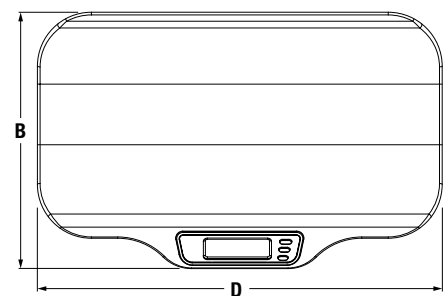

- Large, easy-to-read one-inch LCD display
- Dual-range capacity for increased precision from 0-22 lb
- Accuracy within five grams
- Lb or kg locking capability
- Recall function to view last weight
- Automatic shut-off for long battery life
- Built-in measuring tape 0-22.5 in (0-57 cm)
- Optional carrying case

Shipping Weight

Part #	Model #	L (in)	W (in)	H (in)	Package Wgt. (lb)	Dim Wgt. (lb)	Shipping Wgt. (lb)
155922	RL-DBS-2 120V	28	18	6	10	22	22
155923	RL-DBS-2 230V	28	18	6	10	22	22

Options/Accessories

Part #	Description	Price
112570	Carrying Case	Consult
158463	Growth Chart, Birth to 36 months, Boy, contains 100 sheets	Consult
158464	Growth Chart, Birth to 36 months, Girl, contains 100 sheets	Consult
158465	Growth Chart, 2-20 years Boy, contains 100 sheets	Consult
158466	Growth Chart, 2-20 years Girl, contains 100 sheets	Consult

Optional Growth Charts

Optional Transport/Carrying Case

Dimensions

	Inches	Centimeters
A	3.9	9.9
B	15.0	38.1
C	3.1	7.9
D	23.6	60.9
E	11	27.9